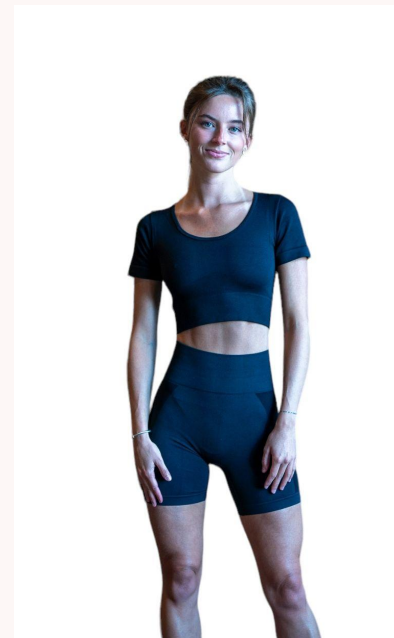

# WOMEN'S ACTIVE

SETS

**#9258 SET - Long Sleeve**  
**#9258 SET - Short**

**#6095 SET - Top**

**#6095 SET - Short**

# SPORTS BRAS AND TOPS

**#6601 - Short Sleeve**

**#1688 -  
Sports Bra**

**#6637 - Top**

#9165 -  
Long  
Sleeve

**#6205 SET - Sports Bra**

**#6205 SET - Long  
Sleeve**

# SHORTS AND LEGGINGS

**#6572 -  
Shorts**

#6618 -  
Leggings

**#6641 SET -  
Leggings**

**#6641 SET - Shorts**

MEN'S

**RUA0021 -  
Jogger**

**RUA0032 - Puffer Jacket**

**RUA0010 -  
Long Sleeve  
Polo**

**RUA0009 - Short Sleeve Polo**

**RUA0012 - Zip Hoodie**

**RUA0033 - Varsity Jacket**

**RUA0034 - Bomber Jacket**

**RUA0029 - Fitness Stringer**

**RUA0015 - Slim  
Quarter Zip**