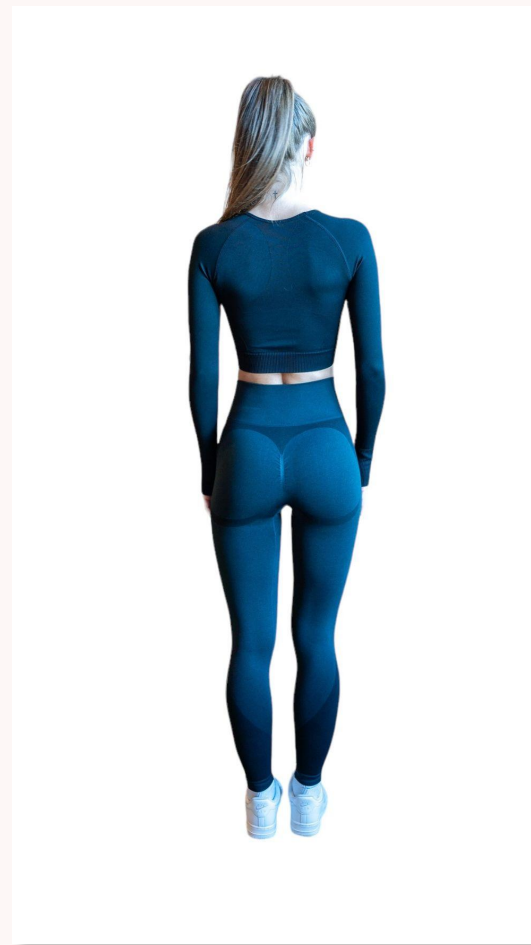

# WOMEN'S ACTIVE

SETS

**#9258 SET - Long Sleeve**  
**#9258 SET - Short**

**#6095 SET - Top**

**#6095 SET - Short**

# SPORTS BRAS AND TOPS

**#6601 - Short Sleeve**

**#1688 -  
Sports Bra**

**#6637 - Top**

#9165 -  
Long  
Sleeve

**#6205 SET - Sports Bra**

**#6205 SET - Long  
Sleeve**

# SHORTS AND LEGGINGS

**#6572 -  
Shorts**

#6618 -  
Leggings

**#6641 SET -  
Leggings**

**#6641 SET - Shorts**

MEN'S

**RUA0021 -  
Jogger**

**RUA0032 - Puffer Jacket**

**RUA0010 -  
Long Sleeve  
Polo**

**RUA0009 - Short Sleeve Polo**

**RUA0012 - Zip Hoodie**

**RUA0033 - Varsity Jacket**

**RUA0034 - Bomber Jacket**

**RUA0029 - Fitness Stringer**

**RUA0015 - Slim  
Quarter Zip**