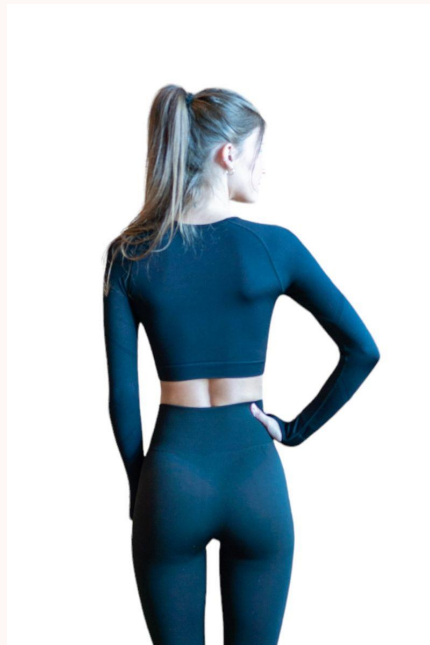

# WOMEN'S ACTIVE

SETS

**#9258 SET - Long Sleeve**  
**#9258 SET - Short**

**#6095 SET - Top**

**#6095 SET - Short**

# SPORTS BRAS AND TOPS

**#6601 - Short Sleeve**

**#1688 -  
Sports Bra**

**#6637 - Top**

#9165 -  
Long  
Sleeve

**#6205 SET - Sports Bra**

**#6205 SET - Long  
Sleeve**

# SHORTS AND LEGGINGS

**#6572 -  
Shorts**

#6618 -  
Leggings

**#6641 SET -  
Leggings**

**#6641 SET - Shorts**

MEN'S

**RUA0021 -  
Jogger**

**RUA0032 - Puffer Jacket**

**RUA0010 -  
Long Sleeve  
Polo**

**RUA0009 - Short Sleeve Polo**

**RUA0012 - Zip Hoodie**

**RUA0033 - Varsity Jacket**

**RUA0034 - Bomber Jacket**

**RUA0029 - Fitness Stringer**

**RUA0015 - Slim  
Quarter Zip**