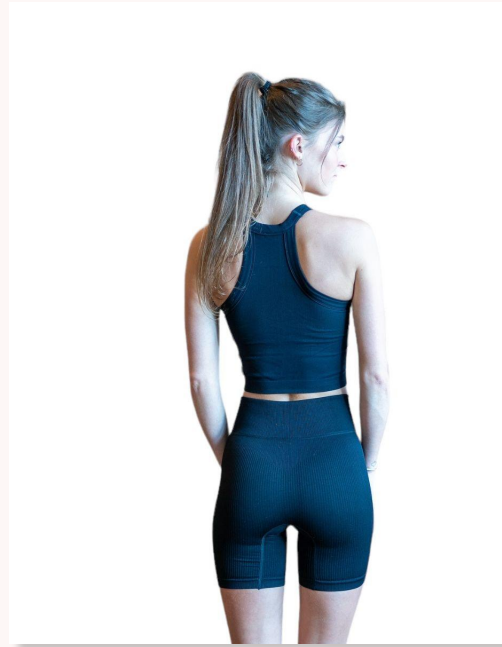

# WOMEN'S ACTIVE

SETS

**#9258 SET - Long Sleeve**  
**#9258 SET - Short**

**#6095 SET - Top**

**#6095 SET - Short**

# SPORTS BRAS AND TOPS

**#6601 - Short Sleeve**

**#1688 -  
Sports Bra**

**#6637 - Top**

#9165 -  
Long  
Sleeve

**#6205 SET - Sports Bra**

**#6205 SET - Long  
Sleeve**

# SHORTS AND LEGGINGS

**#6572 -  
Shorts**

#6618 -  
Leggings

**#6641 SET -  
Leggings**

**#6641 SET - Shorts**

MEN'S

**RUA0021 -  
Jogger**

**RUA0032 - Puffer Jacket**

**RUA0010 -  
Long Sleeve  
Polo**

**RUA0009 - Short Sleeve Polo**

**RUA0012 - Zip Hoodie**

**RUA0033 - Varsity Jacket**

**RUA0034 - Bomber Jacket**

**RUA0029 - Fitness Stringer**

**RUA0015 - Slim  
Quarter Zip**