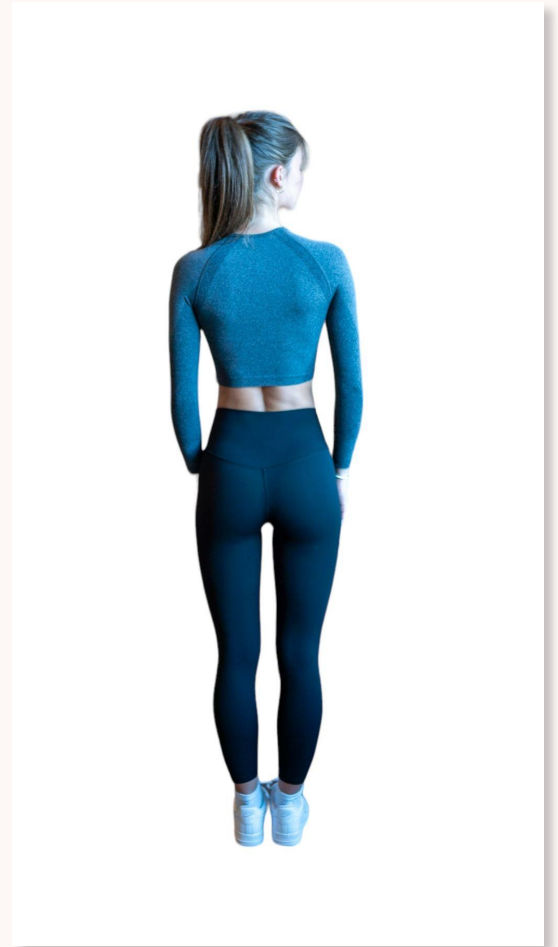

# WOMEN'S ACTIVE

SETS

**#9258 SET - Long Sleeve**  
**#9258 SET - Short**

**#6095 SET - Top**

**#6095 SET - Short**

# SPORTS BRAS AND TOPS

**#6601 - Short Sleeve**

**#1688 -  
Sports Bra**

**#6637 - Top**

#9165 -  
Long  
Sleeve

**#6205 SET - Sports Bra**

**#6205 SET - Long  
Sleeve**

# SHORTS AND LEGGINGS

**#6572 -  
Shorts**

#6618 -  
Leggings

**#6641 SET -  
Leggings**

**#6641 SET - Shorts**

MEN'S

**RUA0021 -  
Jogger**

**RUA0032 - Puffer Jacket**

**RUA0010 -  
Long Sleeve  
Polo**

**RUA0009 - Short Sleeve Polo**

**RUA0012 - Zip Hoodie**

**RUA0033 - Varsity Jacket**

**RUA0034 - Bomber Jacket**

**RUA0029 - Fitness Stringer**

**RUA0015 - Slim  
Quarter Zip**