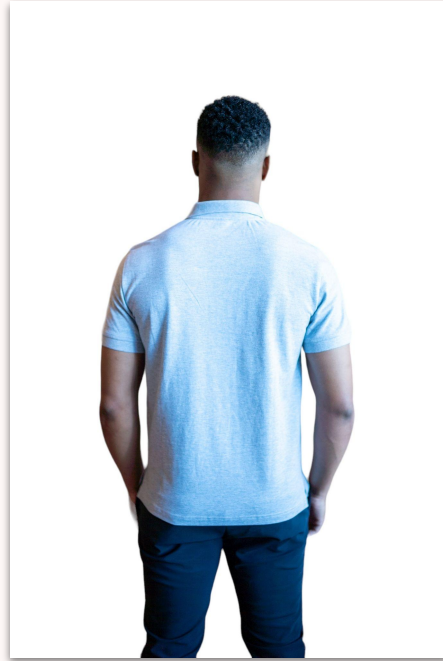

# SPORTS BRAS AND TOPS

**#6601 - Short Sleeve**

**#1688 -  
Sports Bra**

**#6637 - Top**

#9165 -  
Long  
Sleeve

**#6205 SET - Sports Bra**

**#6205 SET - Long  
Sleeve**

# SHORTS AND LEGGINGS

**#6572 -  
Shorts**

#6618 -  
Leggings

**#6641 SET -  
Leggings**

**#6641 SET - Shorts**

MEN'S

**RUA0021 -  
Jogger**

**RUA0032 - Puffer Jacket**

**RUA0010 -  
Long Sleeve  
Polo**

**RUA0009 - Short Sleeve Polo**

**RUA0012 - Zip Hoodie**

**RUA0033 - Varsity Jacket**

**RUA0034 - Bomber Jacket**

**RUA0029 - Fitness Stringer**

**RUA0015 - Slim  
Quarter Zip**