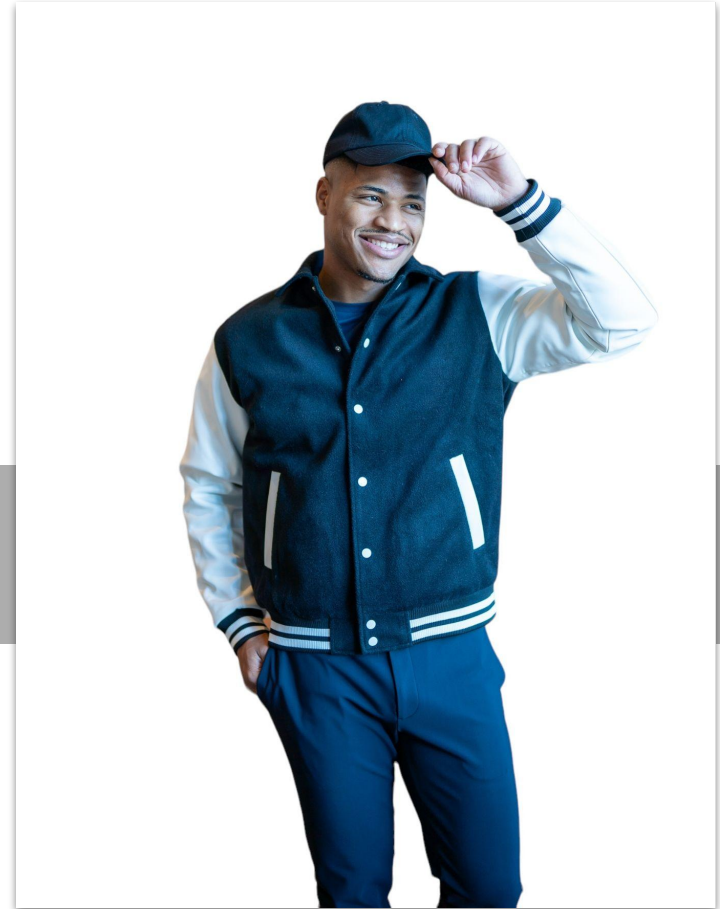

# SPORTS BRAS AND TOPS

**#6601 - Short Sleeve**

**#1688 -  
Sports Bra**

**#6637 - Top**

#9165 -  
Long  
Sleeve

**#6205 SET - Sports Bra**

**#6205 SET - Long  
Sleeve**

# SHORTS AND LEGGINGS

**#6572 -  
Shorts**

#6618 -  
Leggings

**#6641 SET -  
Leggings**

**#6641 SET - Shorts**

MEN'S

**RUA0021 -  
Jogger**

**RUA0032 - Puffer Jacket**

**RUA0010 -  
Long Sleeve  
Polo**

**RUA0009 - Short Sleeve Polo**

**RUA0012 - Zip Hoodie**

**RUA0033 - Varsity Jacket**

**RUA0034 - Bomber Jacket**

**RUA0029 - Fitness Stringer**

**RUA0015 - Slim  
Quarter Zip**