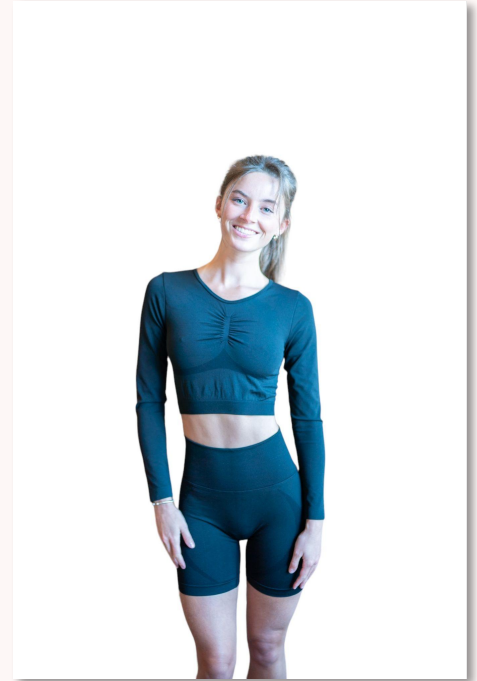

# WOMEN'S ACTIVE

SETS

**#9258 SET - Long Sleeve**  
**#9258 SET - Short**

**#6095 SET - Top**

**#6095 SET - Short**

# SPORTS BRAS AND TOPS

**#6601 - Short Sleeve**

**#1688 -  
Sports Bra**

**#6637 - Top**

#9165 -  
Long  
Sleeve

**#6205 SET - Sports Bra**

**#6205 SET - Long  
Sleeve**