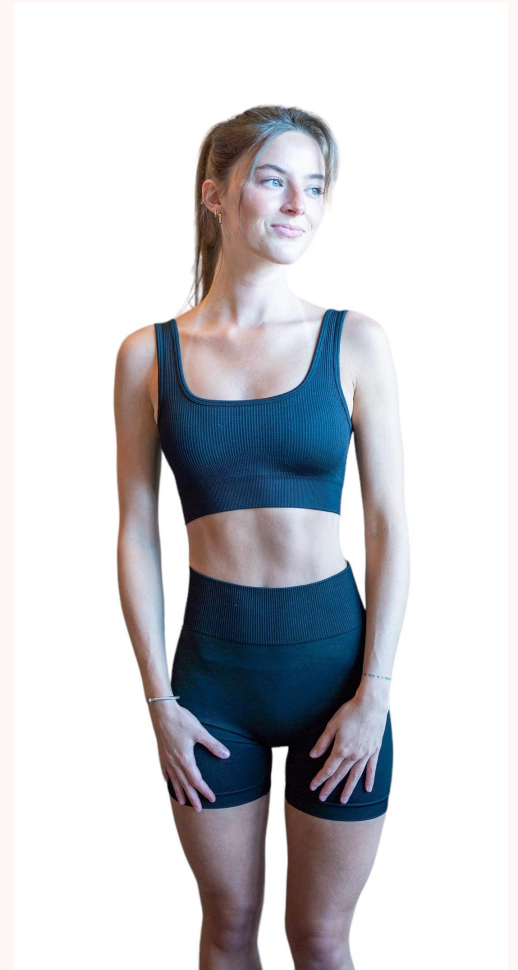

# WOMEN'S ACTIVE

SETS

**#9258 SET - Long Sleeve**  
**#9258 SET - Short**

**#6095 SET - Top**

**#6095 SET - Short**

# SPORTS BRAS AND TOPS

**#6601 - Short Sleeve**

**#1688 -  
Sports Bra**

**#6637 - Top**

#9165 -  
Long  
Sleeve

**#6205 SET - Sports Bra**

**#6205 SET - Long  
Sleeve**

# SHORTS AND LEGGINGS

**#6572 -  
Shorts**

#6618 -  
Leggings

**#6641 SET -  
Leggings**

**#6641 SET - Shorts**

MEN'S

**RUA0021 -  
Jogger**

**RUA0032 - Puffer Jacket**

**RUA0010 -  
Long Sleeve  
Polo**

**RUA0009 - Short Sleeve Polo**

**RUA0012 - Zip Hoodie**

**RUA0033 - Varsity Jacket**

**RUA0034 - Bomber Jacket**

**RUA0029 - Fitness Stringer**

**RUA0015 - Slim  
Quarter Zip**