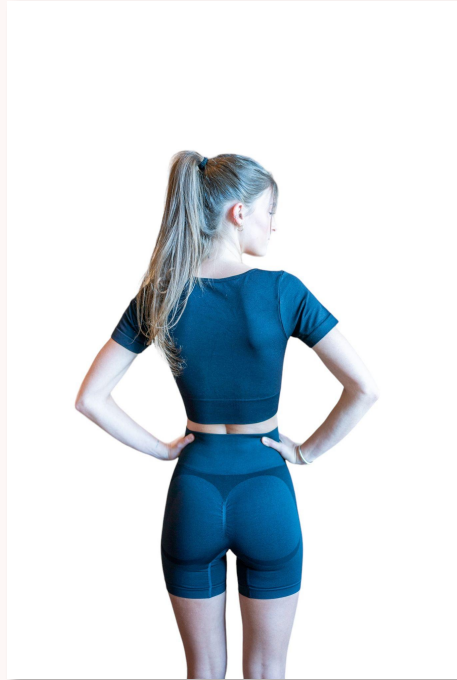

# WOMEN'S ACTIVE

SETS

**#9258 SET - Long Sleeve**  
**#9258 SET - Short**

**#6095 SET - Top**

**#6095 SET - Short**

# SPORTS BRAS AND TOPS

**#6601 - Short Sleeve**

**#1688 -  
Sports Bra**

**#6637 - Top**

#9165 -  
Long  
Sleeve

**#6205 SET - Sports Bra**

**#6205 SET - Long  
Sleeve**