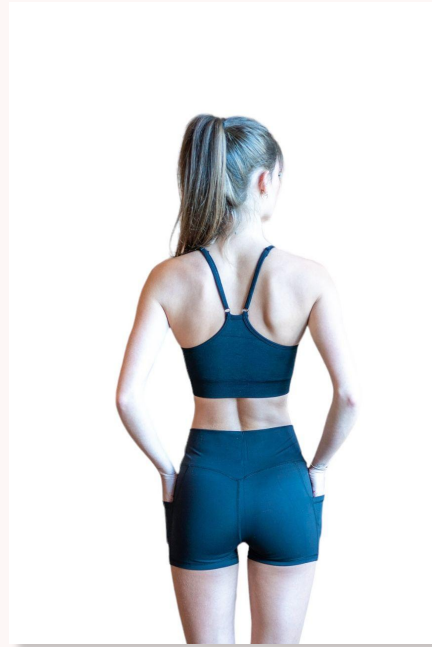

# WOMEN'S ACTIVE

SETS

**#9258 SET - Long Sleeve**  
**#9258 SET - Short**

**#6095 SET - Top**

**#6095 SET - Short**

# SPORTS BRAS AND TOPS

**#6601 - Short Sleeve**

**#1688 -  
Sports Bra**

**#6637 - Top**

#9165 -  
Long  
Sleeve

**#6205 SET - Sports Bra**

**#6205 SET - Long  
Sleeve**

# SHORTS AND LEGGINGS

**#6572 -  
Shorts**

#6618 -  
Leggings

**#6641 SET -  
Leggings**

**#6641 SET - Shorts**

MEN'S

**RUA0021 -  
Jogger**

**RUA0032 - Puffer Jacket**

**RUA0010 -  
Long Sleeve  
Polo**

**RUA0009 - Short Sleeve Polo**

**RUA0012 - Zip Hoodie**

**RUA0033 - Varsity Jacket**

**RUA0034 - Bomber Jacket**

**RUA0029 - Fitness Stringer**

**RUA0015 - Slim  
Quarter Zip**